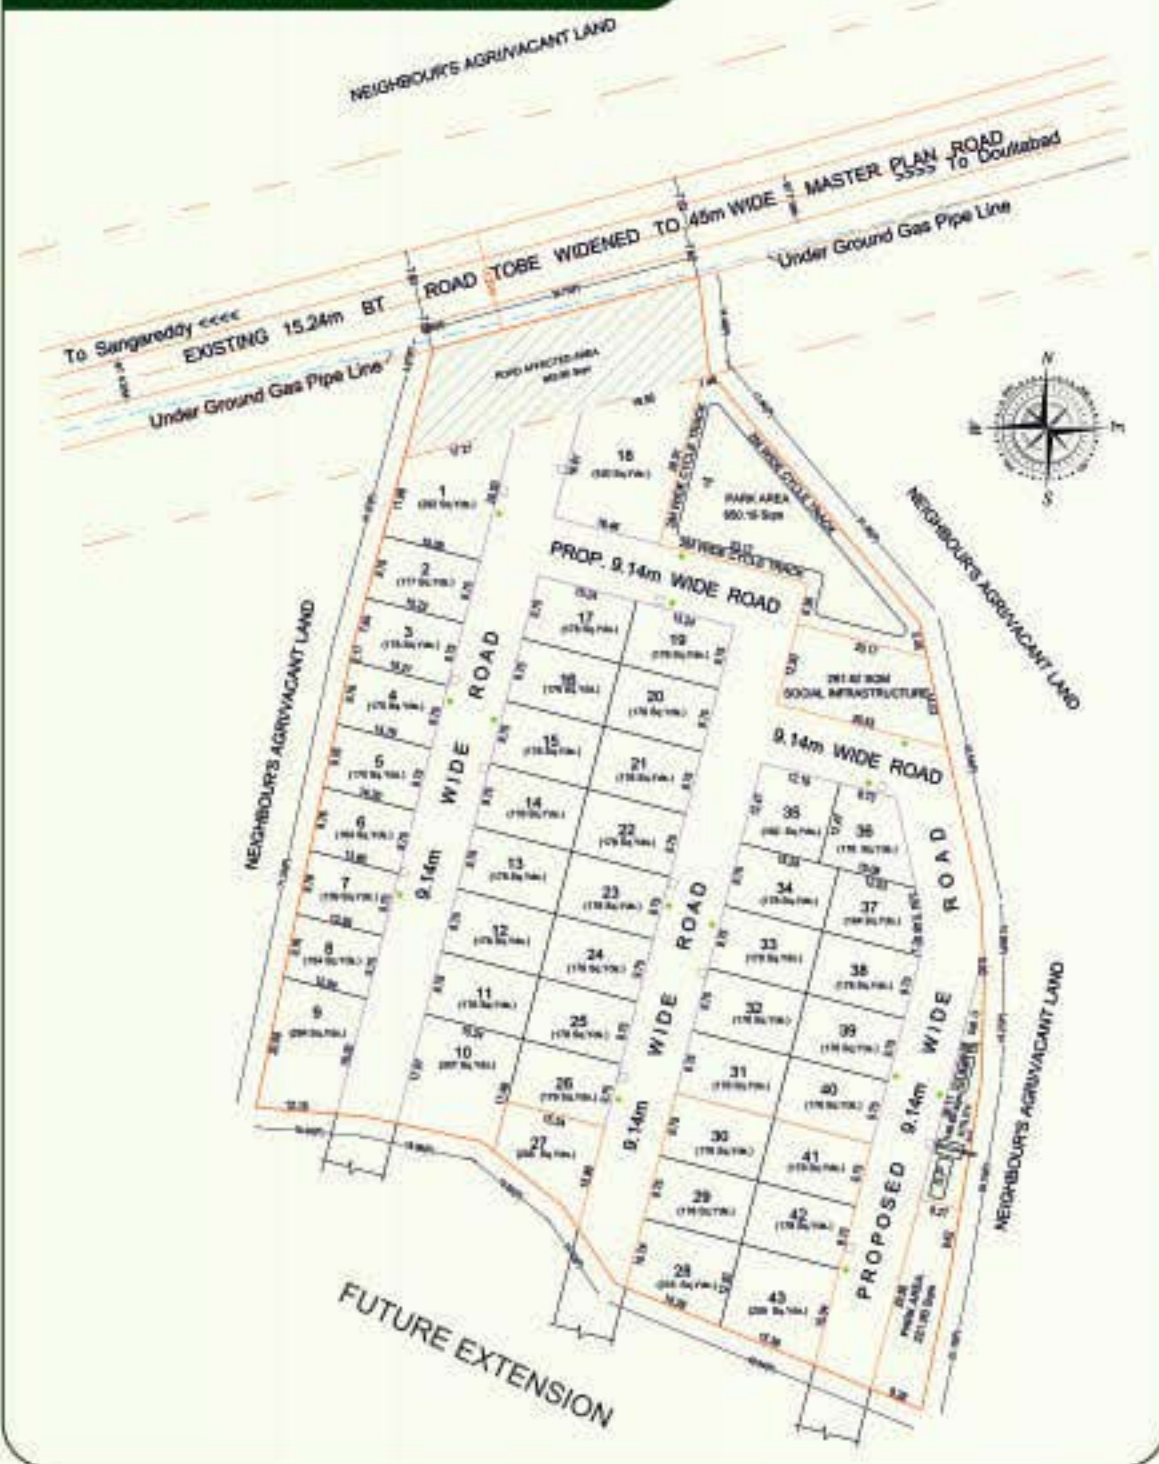

HMDA LAYOUT PLAN

HMDA MASTER PLAN R1 ZONE

TRAVEL TIME

- ⌚ 3 Mins to MNR Medical College
- ⌚ 5 Mins to Sangareddy
- ⌚ 30 Mins To Financial Dist
- ⌚ 7 Mins to IIT Kandi
- ⌚ 20 Mins to ORR (Exit No.3)
- ⌚ 30 Mins To BHEL Circle