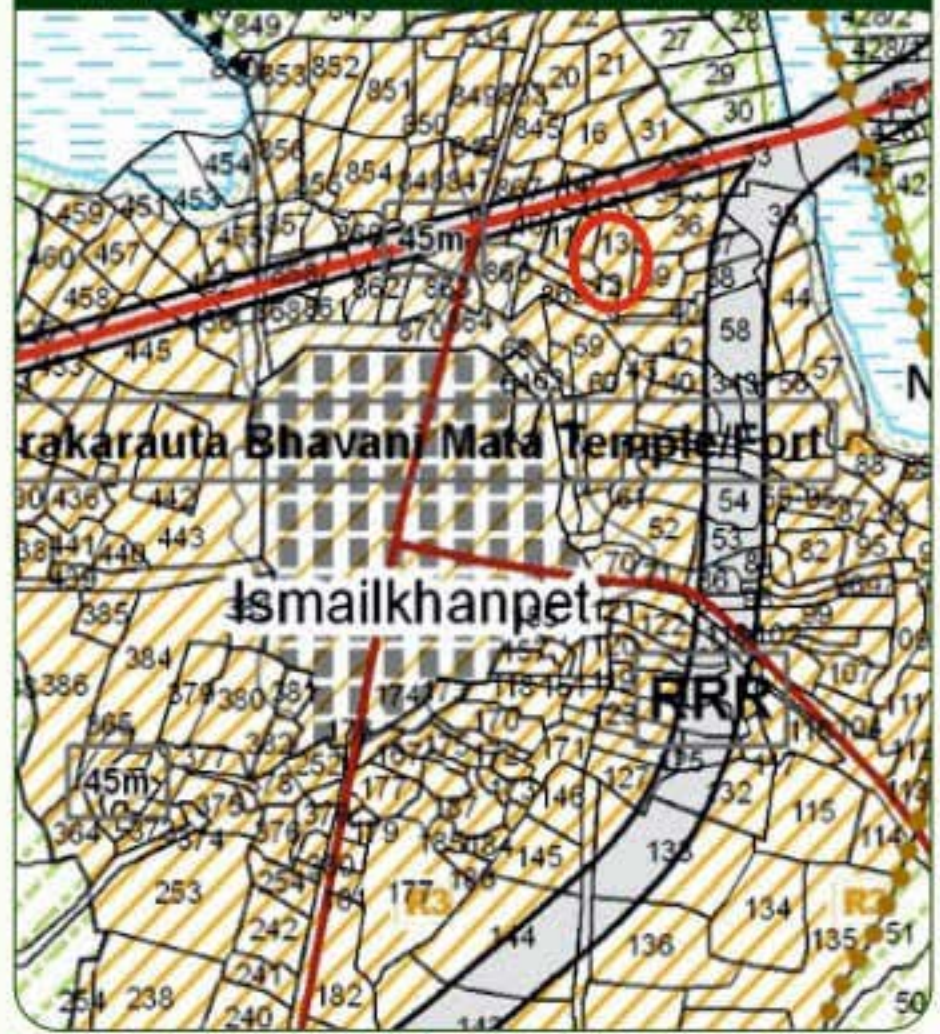

HMDA LAYOUT PLAN

HMDA MASTER PLAN R1 ZONE

TRAVEL TIME

- ⌚ 3 Mins to MNR Medical College
- ⌚ 5 Mins to Sangareddy
- ⌚ 30 Mins To Financial Dist
- ⌚ 7 Mins to IIT Kandi
- ⌚ 20 Mins to ORR (Exit No.3)
- ⌚ 30 Mins To BHEL Circle